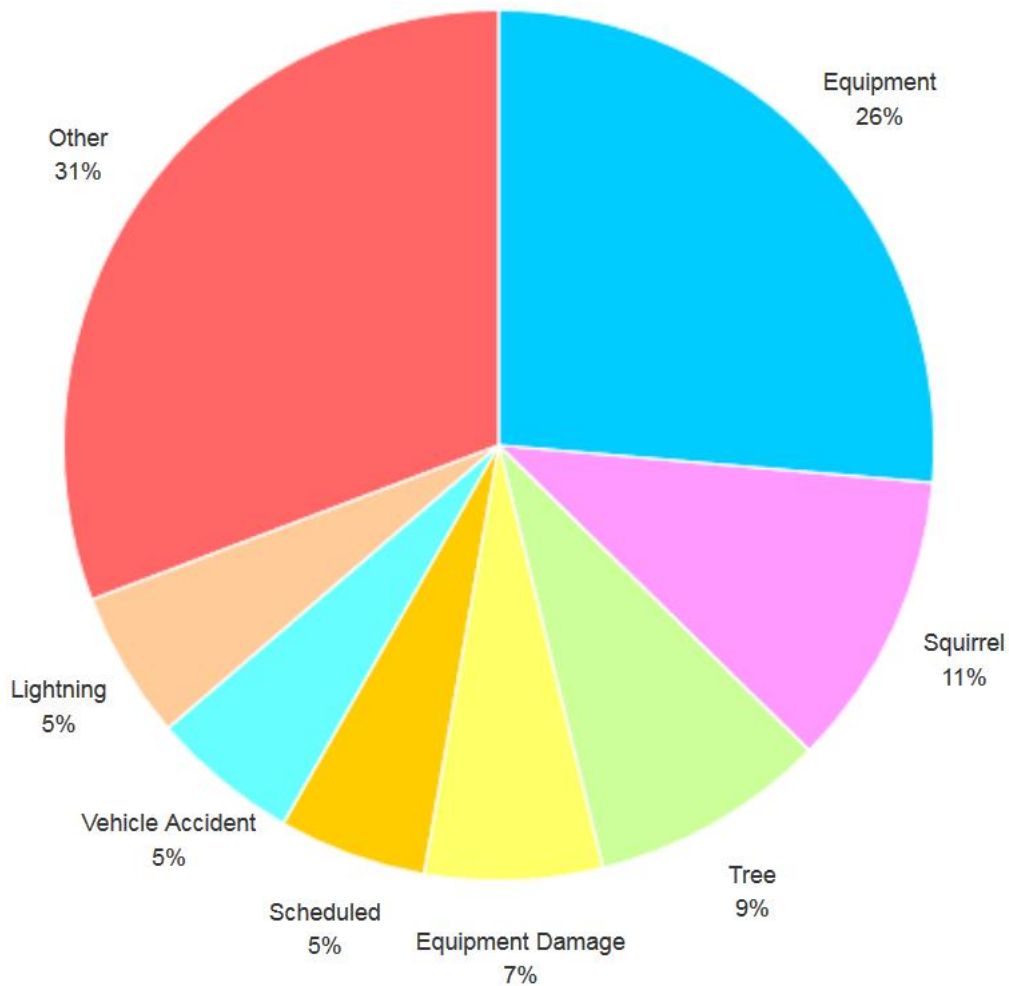

IEEE RESULTS 3/16/2015- 3/16/2016

IEEE Results

ASAI (percent)	99.9797
----------------	---------

CAIDI (minutes)	86.076
-----------------	--------

SAIDI (minutes)	105.11
-----------------	--------

SAIFI (number of interruptions)	1.2
---------------------------------	-----

Range Results

Event Count	92
-------------	----

OUTAGE MINUTES BY CAUSE 3/14/2015 TO 3/14/2016

Outage Cause	Count	View
Equipment	24	
Squirrel	10	
Tree	8	
Equipment Damage	6	
Scheduled	5	
Vehicle Accident	5	
Lightning	5	
Weather	5	
Storm	5	
Wind	5	
Utility Maintenance and Repairs	4	
Equipment Replacement	3	
Electrical Failure	2	
Public	2	
Wildlife	1	
Unknown	1	
Total	91	